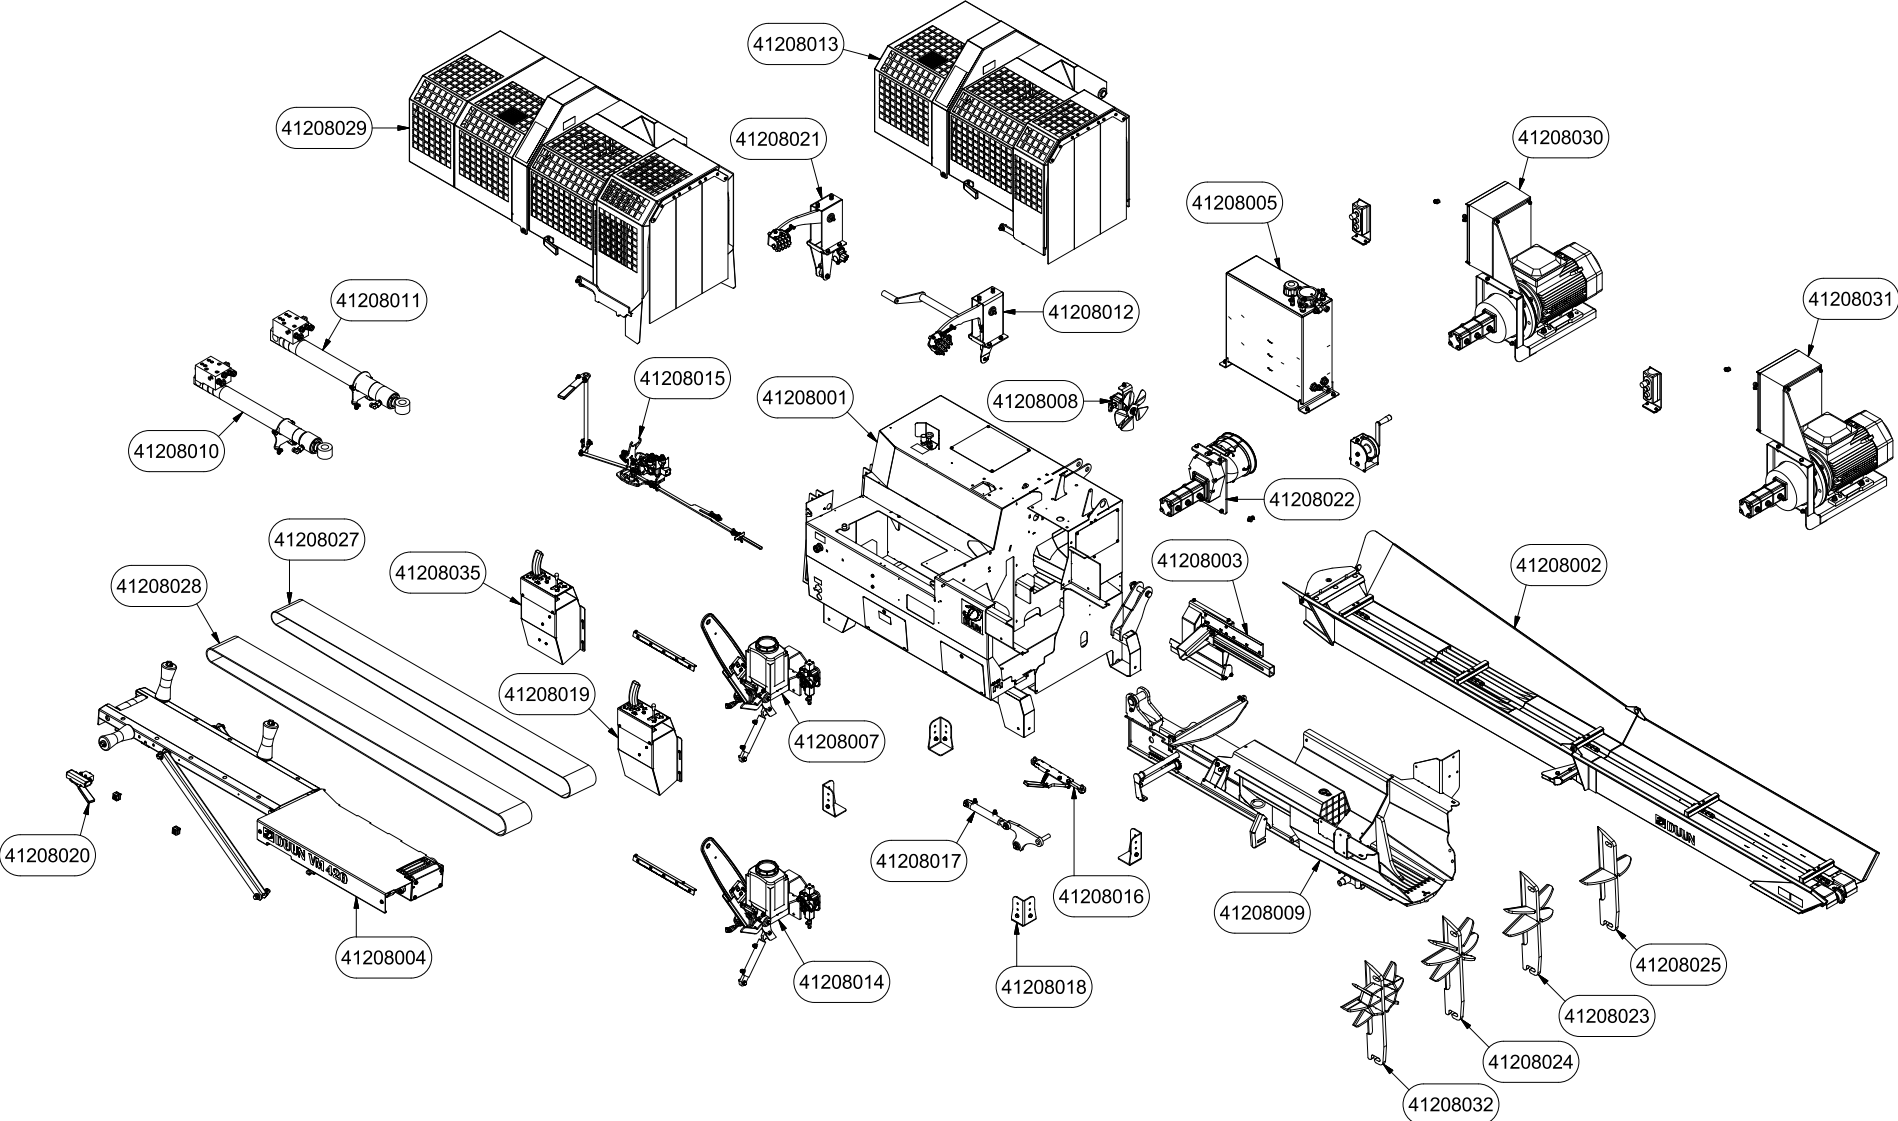

# VM420 Spare part list

Serienummer: f.o.m. 180001

<b>CONTENTS</b>	<b>2</b>
<b>41208001   CHASSIS AND VALVES</b>	<b>4</b>
<b>41208002-001   CONVEYOR LOWER</b>	<b>6</b>
<b>41208002-002   CONVEYOR UPPER</b>	<b>8</b>
<b>41208003   LOG STOP</b>	<b>10</b>
<b>41208004-001   FEED TABLE OUTER</b>	<b>12</b>
<b>41208004-002   FEED TABLE INNER</b>	<b>14</b>
<b>41208005   HYDRAULIC TANK</b>	<b>16</b>
<b>41208007-001   SAW, CUT CYLINDER AND CHAIN OIL TANK (TRACTOR POWERED)</b>	<b>18</b>
<b>41208007-002   SAW BRACKET AND VALVE (TRACTOR POWERED)</b>	<b>20</b>
<b>41208008   COOLING FAN</b>	<b>22</b>
<b>41208009   SPLITTING BED AND SPLITTING RAM</b>	<b>24</b>
<b>41208010   CYLINDER 8,5 T</b>	<b>26</b>
<b>41208011   CYLINDER 11,0 T</b>	<b>28</b>
<b>41208012   LOG CLAMP</b>	<b>30</b>
<b>41208013   COVER</b>	<b>32</b>
<b>41208014-001   SAW, CUT CYLINDER AND CHAIN OIL TANK (ELEKTRIC POWERED)</b>	<b>34</b>
<b>41208014-002   SAW BRACKET AND VALVE (ELEKTRIC POWERED)</b>	<b>36</b>
<b>41208015-001   MECHANISM</b>	<b>38</b>
<b>41208016   SIDWAYS ADJUSTMENT OF CONVEYOR</b>	<b>42</b>
<b>41208017   KNIFE ADJUSTMENT</b>	<b>44</b>
<b>41208018   SUPPORT LEGS</b>	<b>46</b>
<b>41208019   OPERATORS PANEL</b>	<b>48</b>
<b>41208020   REMOTE FEED BELT CONTROL</b>	<b>50</b>
<b>41208021   LOG CLAMP, HYDRAULIC</b>	<b>52</b>
<b>41208022   GEAR BOX AND PUMP TRACTOR POWERED</b>	<b>54</b>
<b>41208023   SPLITTING KNIFE 6 PART</b>	<b>56</b>
<b>41208024   SPLITTING KNIFE 8 PART</b>	<b>58</b>
<b>41208025   SPLITTING KNIFE 4 PART</b>	<b>60</b>
<b>41208027   FEED BELT GRIP TOP</b>	<b>62</b>
<b>41208028   FEED BELT SMOOTH</b>	<b>64</b>
<b>41208029   COVER, LONG</b>	<b>66</b>
<b>41208030   MOTOR AND PUMP 400V, ELECTRIC POWERED</b>	<b>68</b>
<b>41208031   MOTOR AND PUMP 230V, ELEKTRIC POWERED</b>	<b>70</b>
<b>41208032   SPLITTING KNIFE 10 PART</b>	<b>72</b>
<b>41208035   OPERATORS PANEL</b>	<b>74</b>