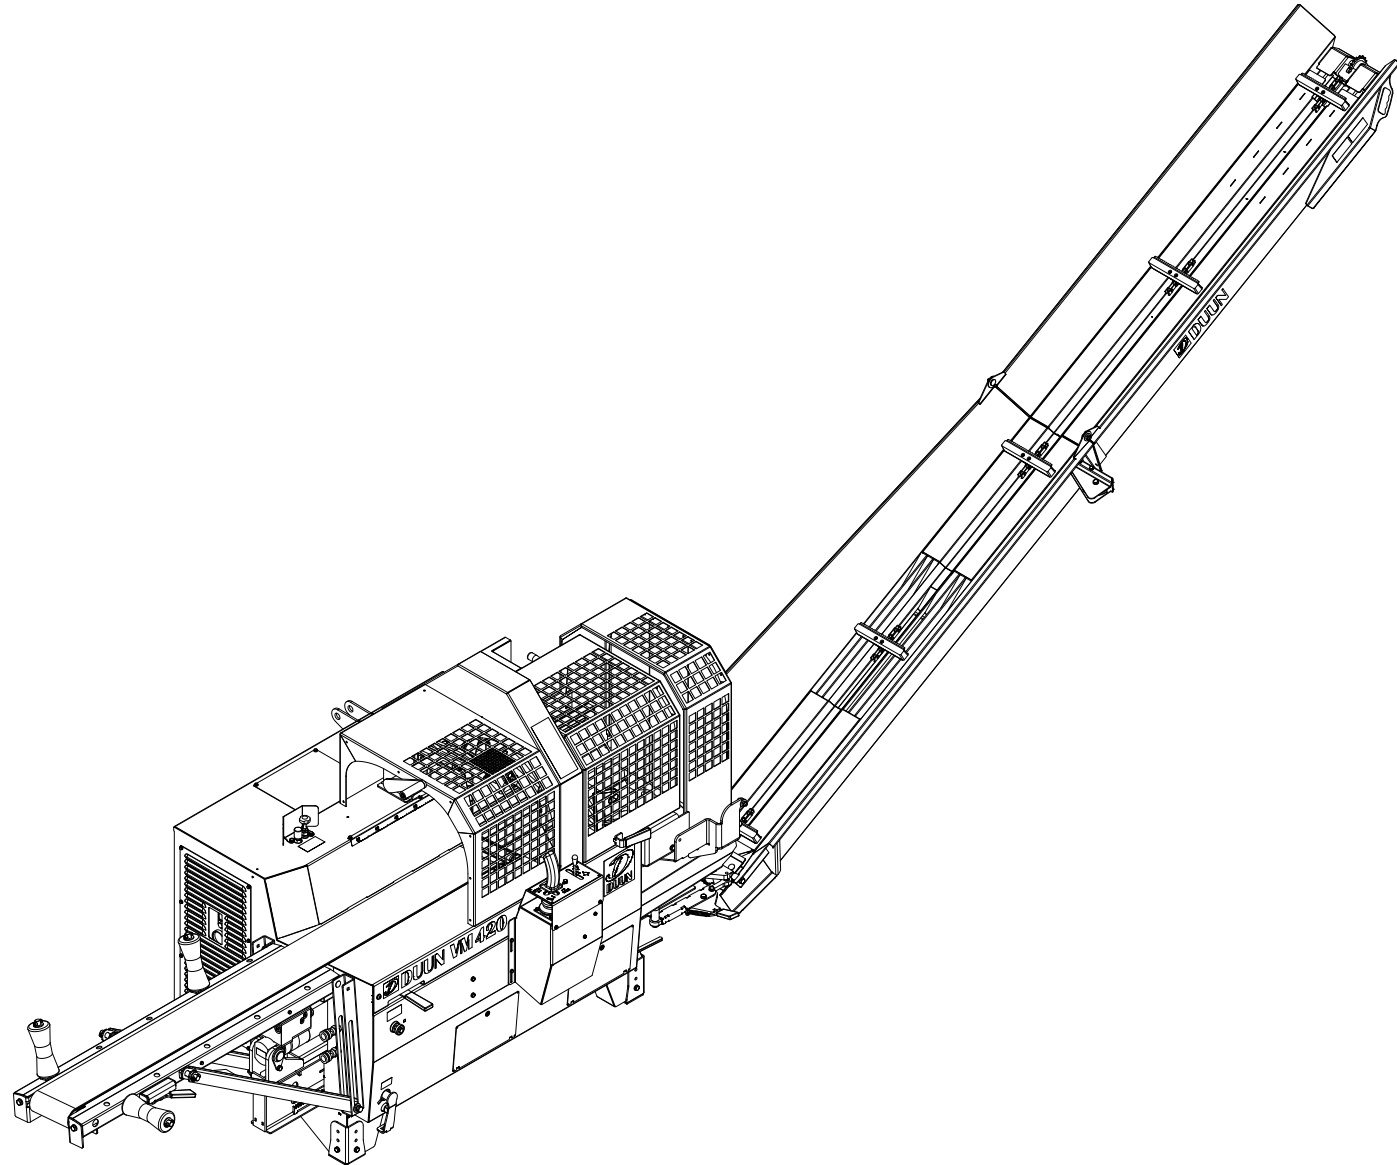

# VM420 Spare part list

Serienummer: f.o.m. 180001

<b>CONTENTS</b>	<b>2</b>
<b>41208001   CHASSIS AND VALVES</b>	<b>4</b>
<b>41208002-001   CONVEYOR LOWER</b>	<b>6</b>
<b>41208002-002   CONVEYOR UPPER</b>	<b>8</b>
<b>41208003   LOG STOP</b>	<b>10</b>
<b>41208004-001   FEED TABLE OUTER</b>	<b>12</b>
<b>41208004-002   FEED TABLE INNER</b>	<b>14</b>
<b>41208005   HYDRAULIC TANK</b>	<b>16</b>
<b>41208007-001   SAW, CUT CYLINDER AND CHAIN OIL TANK (TRACTOR POWERED)</b>	<b>18</b>
<b>41208007-002   SAW BRACKET AND VALVE (TRACTOR POWERED)</b>	<b>20</b>
<b>41208008   COOLING FAN</b>	<b>22</b>
<b>41208009   SPLITTING BED AND SPLITTING RAM</b>	<b>24</b>
<b>41208010   CYLINDER 8,5 T</b>	<b>26</b>
<b>41208011   CYLINDER 11,0 T</b>	<b>28</b>
<b>41208012   LOG CLAMP</b>	<b>30</b>
<b>41208013   COVER</b>	<b>32</b>
<b>41208014-001   SAW, CUT CYLINDER AND CHAIN OIL TANK (ELEKTRIC POWERED)</b>	<b>34</b>
<b>41208014-002   SAW BRACKET AND VALVE (ELEKTRIC POWERED)</b>	<b>36</b>
<b>41208015-001   MECHANISM</b>	<b>38</b>
<b>41208016   SIDWAYS ADJUSTMENT OF CONVEYOR</b>	<b>42</b>
<b>41208017   KNIFE ADJUSTMENT</b>	<b>44</b>
<b>41208018   SUPPORT LEGS</b>	<b>46</b>
<b>41208019   OPERATORS PANEL</b>	<b>48</b>
<b>41208020   REMOTE FEED BELT CONTROL</b>	<b>50</b>
<b>41208021   LOG CLAMP, HYDRAULIC</b>	<b>52</b>
<b>41208022   GEAR BOX AND PUMP TRACTOR POWERED</b>	<b>54</b>
<b>41208023   SPLITTING KNIFE 6 PART</b>	<b>56</b>
<b>41208024   SPLITTING KNIFE 8 PART</b>	<b>58</b>
<b>41208025   SPLITTING KNIFE 4 PART</b>	<b>60</b>
<b>41208027   FEED BELT GRIP TOP</b>	<b>62</b>
<b>41208028   FEED BELT SMOOTH</b>	<b>64</b>
<b>41208029   COVER, LONG</b>	<b>66</b>
<b>41208030   MOTOR AND PUMP 400V, ELECTRIC POWERED</b>	<b>68</b>
<b>41208031   MOTOR AND PUMP 230V, ELEKTRIC POWERED</b>	<b>70</b>
<b>41208032   SPLITTING KNIFE 10 PART</b>	<b>72</b>
<b>41208035   OPERATORS PANEL</b>	<b>74</b>