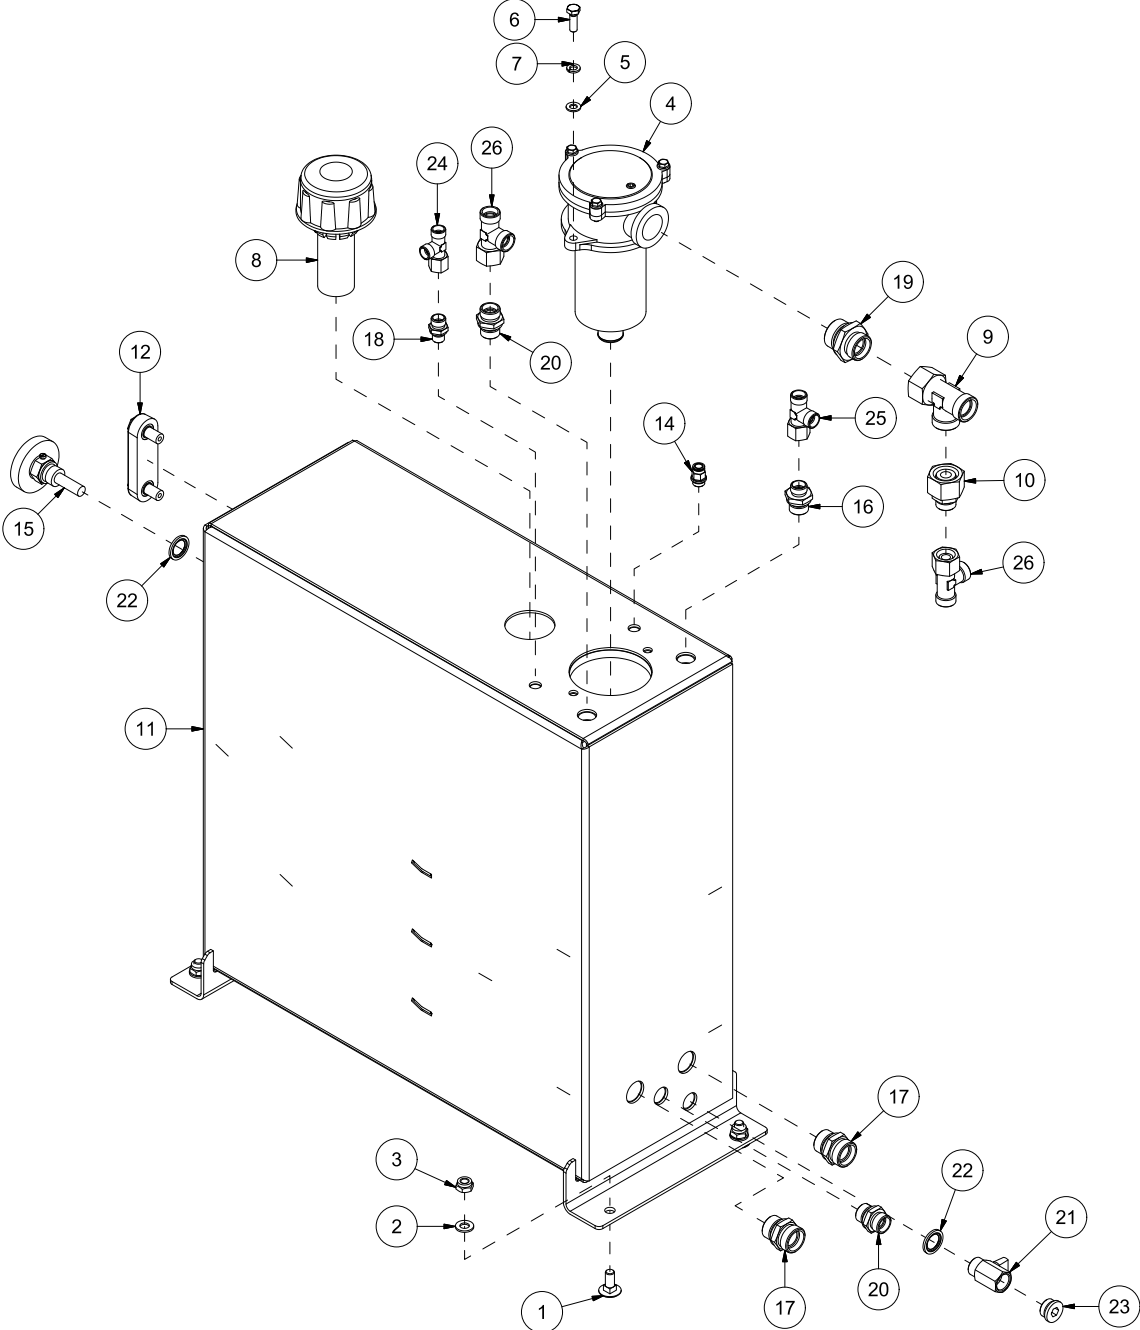

Pos	Ant	Artikkelnr	Beskrivelse
1	4	2344330	Låseskrue M10x25 EIZn 8.8 DIN 603
2	4	2531060	Underlagsskive M10 EIZn DIN 125
3	4	2483610	Lockingmutter M10 EIZn DIN 985
4	1	2251064	Returfilter
5	2	2537047	Underlagsskive M8 A4 DIN 125
6	2	2426246	Sekskantskrue M8x25 A4 DIN 933
7	2	2538047	Fjærskive M8 A4 DIN 127
8	1	2931018	Påfyllingslokk
9	1	2957778	T-ansatsnippel EVLK 22L
10	1	2957512	Overgang L22-L15
11	1	14120242	Hydraulikk tank
12	1	2957821	Nivåglass M12 L-76mm
13		5310180	Hydraulikkolje
14	1	2957818	Lynfittings 8mm 1/4" rett
15	1	2957825	Termometer
16	1	2957766	Ansatsnippel GEK BSP 1/2" L12 ED
17	2	2957773	Ansatsnippel GEK BSP 3/4" L22 ED
18	1	2957754	Ansatsnippel GEK BSP 1/4" L10 ED
19	1	2957781	Ansatsnippel GEK BSP 1" L22 ED
20	2	2957768	Ansatsnippel GEK BSP 1/2" L15 ED
21	1	2957601	Kuleventil mini 1/2" innv/utv. gjenger
22	2	2957861	Hydraulikkpakning 1/2"
23	1	2957421	Plugg 1/2" m/Pakning mess.krom
24	1	2957721	T-ansatsnippel EVLK 10L
25	1	2957723	T-ansatsnippel EVLK 12L
26	2	2957776	T-ansatsnippel EVLK 15L