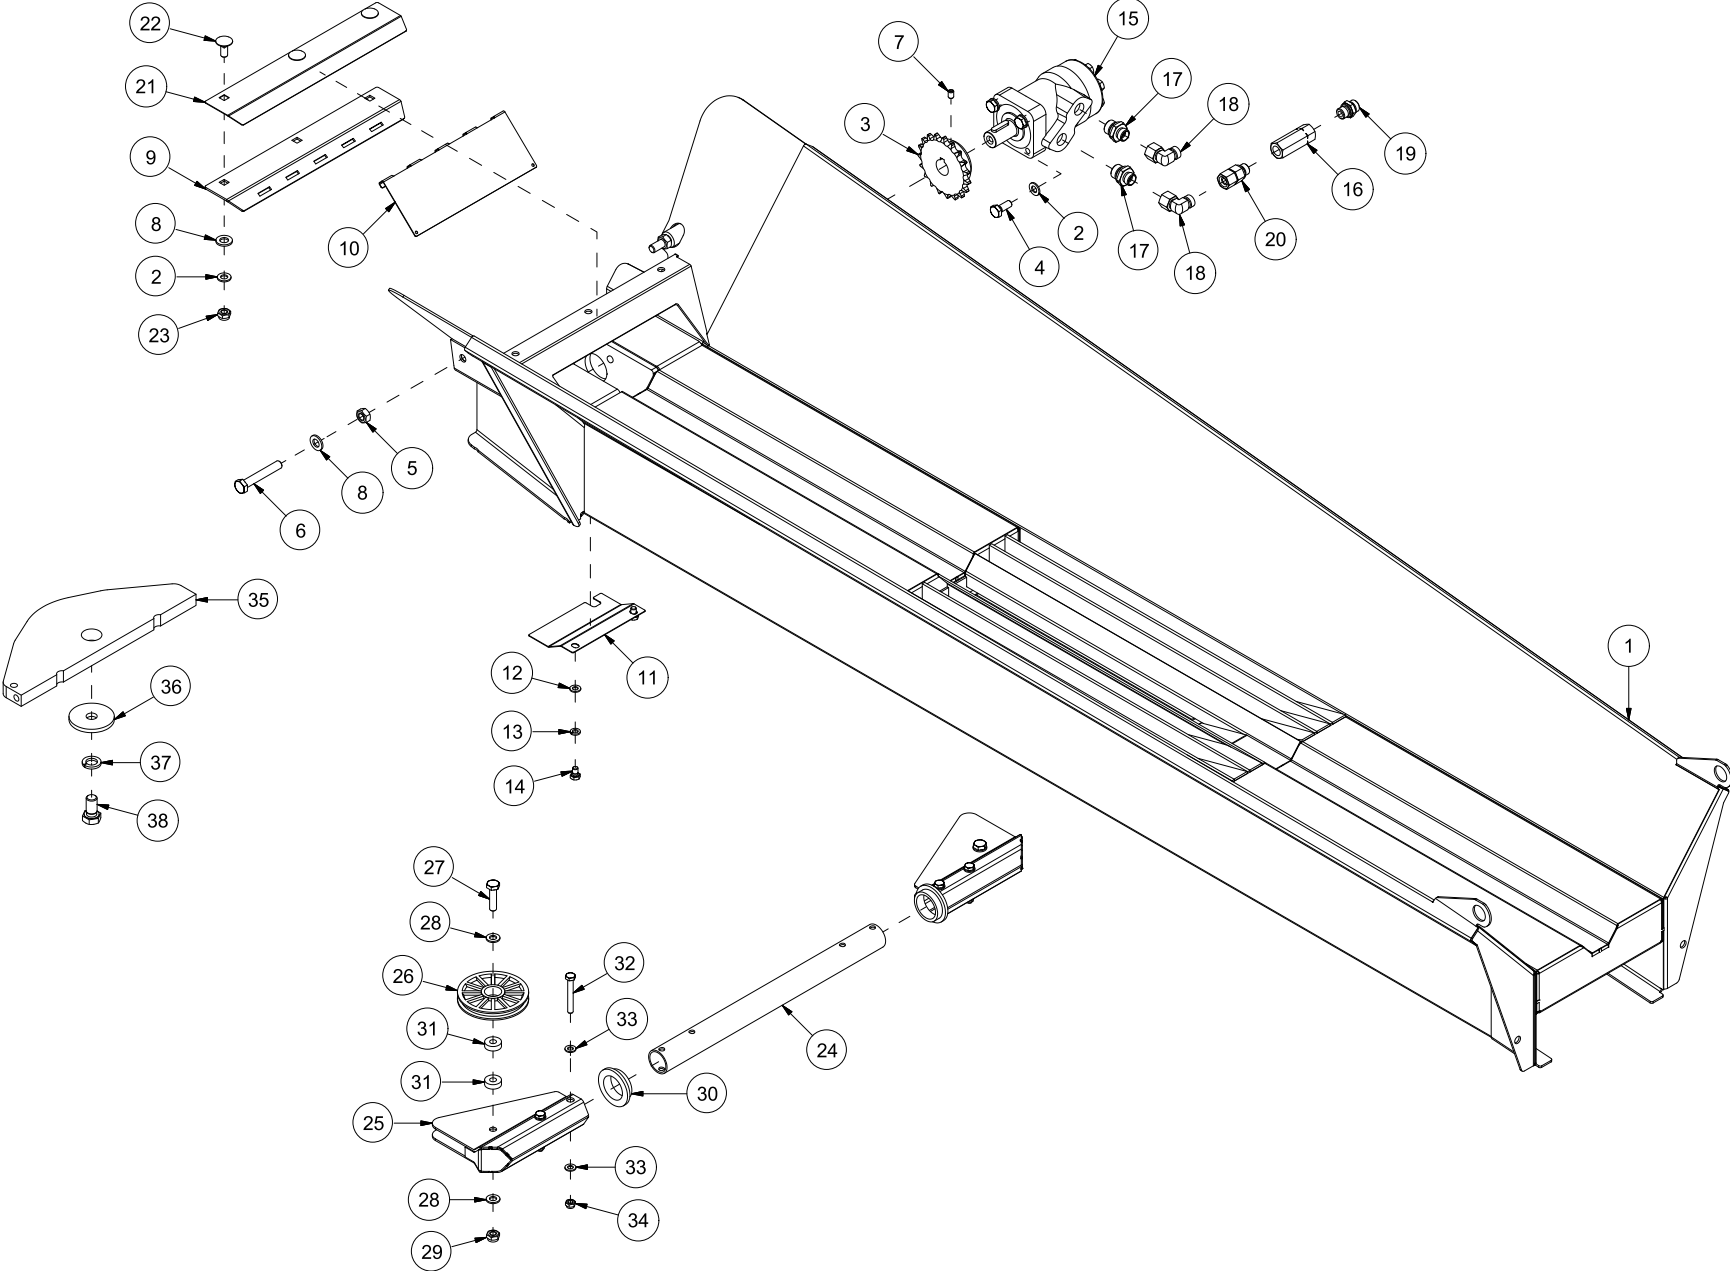

Pos	Ant	Artikkelnr	Beskrivelse
1	1	14120005	Transportbånd, nedre
2	7	2531060	Underlagsskive M10 EIZn DIN 125
3	1	2964164	Kjedehjul 5/8" Z19 Ø25,0
4	4	2422297	Sekskantskrue M10x25 EIZn 8.8 DIN 933
5	2	2481611	Sekskantmutter M12 EIZn DIN 934
6	2	2422362	Sekskantskrue M12x75 EIZn 8.8 DIN 931
7	1	2473236	Gjengestift M8x12 St DIN 916
8	5	2531069	Underlagsskive M12 EIZn DIN 125
9	1	14120238	Låseplate
10	1	14120239	Medbringerluke
11	1	14120263	Verneplate
12	2	2531047	Underlagsskive M8 EIZn DIN 125
13	2	2534047	Fjærskive M8 EIZn DIN 127
14	2	2422236	Sekskantskrue M8x12 EIZn 8.8 DIN 933
15	1	2955519	Hydraulikmotor 80 ccm
16	1	2955331	Tilbakeslagsventil 3/8" 0,5Bar
17	2	2957766	Ansatsnippel GEK BSP 1/2" L12 ED
18	2	2957745	Svivelnippel 90° EVWK 12L
19	1	2957749	Ansatsnippel GEK BSP 3/8" L12 ED
20	1	2957748	Svivelnippel EVGE 12L BSP 3/8" ED
21	1	14120308	Dekkplate
22	3	2344330	Låseskrue M10x25 EIZn 8.8 DIN 603
23	3	2483610	Lockingmutter M10 EIZn DIN 985
24	1	14120033	Rør
25	2	14120019	Trinseholder
26	2	2245011	Trinse, plast
27	2	2422303	Sekskantskrue M10x40 EIZn 8.8 DIN 931
28	4	2531060	Underlagsskive M10 EIZn DIN 125
29	2	2483610	Lockingmutter M10 EIZn DIN 985
30	2	2245023	Lager, plast
31	4	1411284	Innlegg i trinse
32	4	2422259	Sekskantskrue M8x60 EIZn 8.8 DIN 931
33	8	2531047	Underlagsskive M8 EIZn DIN 125
34	4	2483609	Lockingmutter M8 EIZn DIN 985
35	1	14130042	Svingplate
36	1	1251340	Endeplate
37	1	2534078	Fjærskive M16 EIZn DIN 127
38	1	2422485	Sekskantskrue M16x30 EIZn 8.8 DIN 933